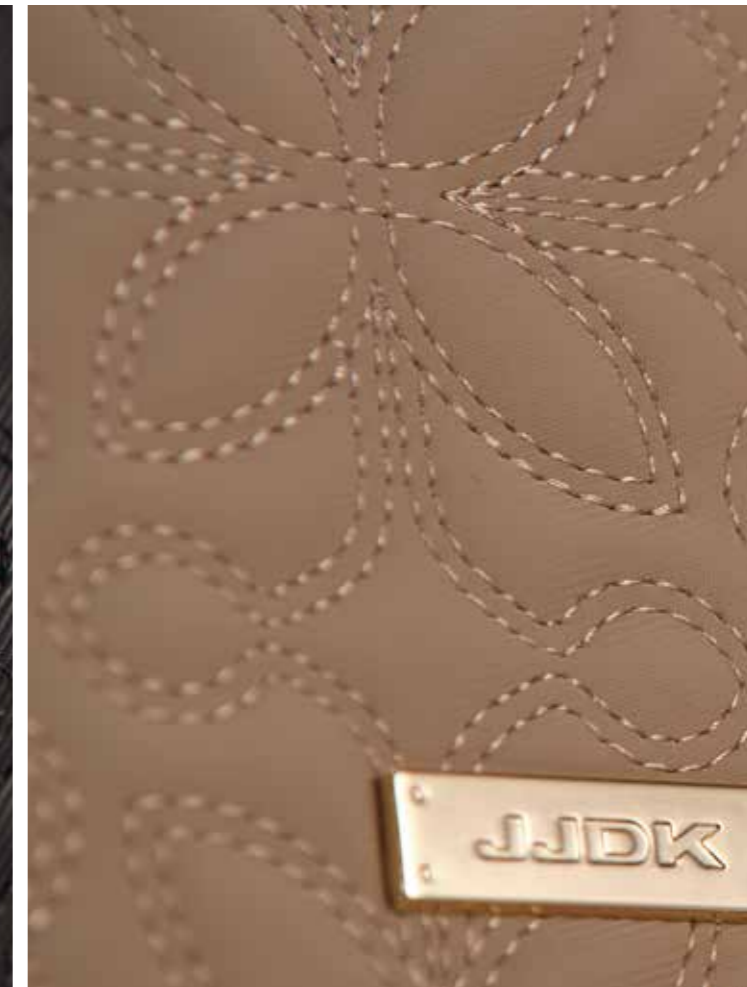

PICEA

61600

61604

61602

61603

- **PICEA** | Item no. 61600 | Large cosmetic bag | Size 30 x 20 x 12 | Inner interior 6 elastic pockets | Color Black | Quality Anise quilt | Lining Brown/beige RECYCLED
- **PICEA** | Item no. 61602 | Large cosmetic bag | Size 30 x 20 x 12 | Inner interior 6 elastic pockets | Color Picea blue | Quality Anise quilt | Lining Brown/beige RECYCLED
- **PICEA** | Item no. 61603 | Cosmetic purse | Size 24 x 12 x 8 | Inner interior 1 elastic pocket | Color Picea blue | Quality Anise quilt | Lining Brown/beige RECYCLED
- **PICEA** | Item no. 61604 | Large cosmetic bag | Size 30 x 20 x 12 | Inner interior 6 elastic pockets | Color Clay beige | Quality Anise quilt | Lining Clay beige RECYCLED

PICEA